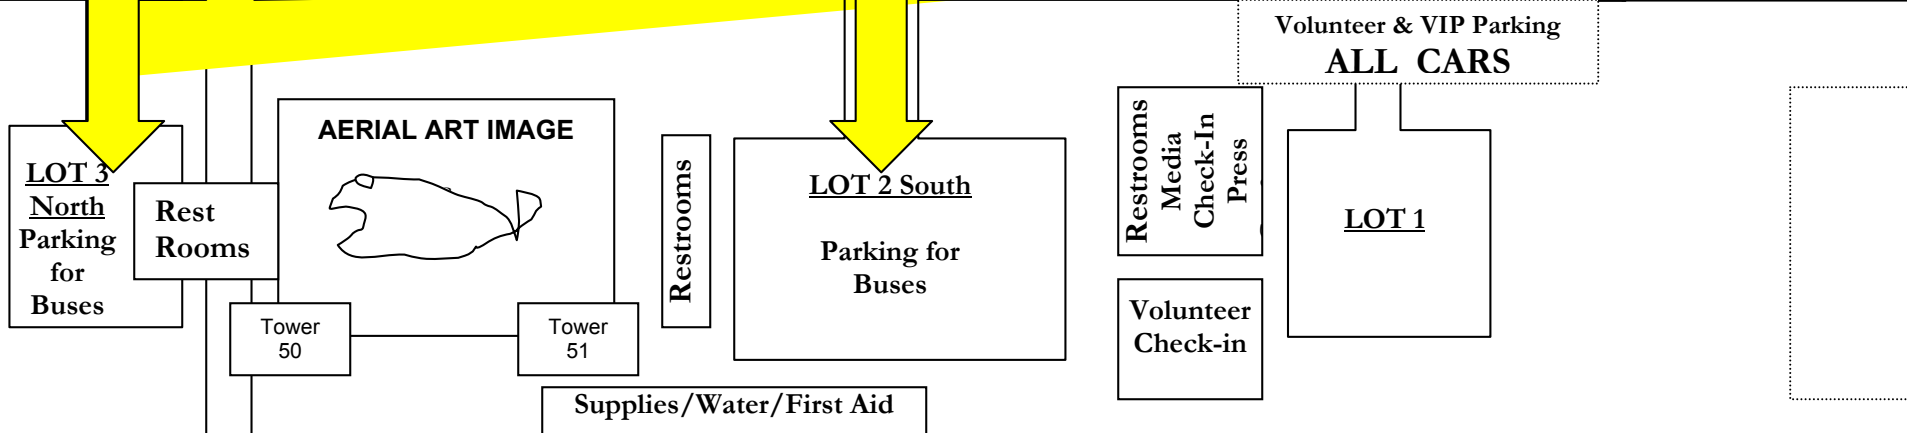

# Parking Lot Location Dockweiler State Beach

8255 Vista Del Mar  
Playa del Rey, CA 90293

Imperial Hwy.

To 105  
Freeway

Vista Del Mar Blvd.

110 or 405 to 105 West.  
105 West ends and turns into  
Imperial Highway. Take Imperial  
Hwy until it ends. Proceed straight  
across Vista del Mar Blvd. into  
Dockweiler State Beach.

Buses Proceed to  
2<sup>nd</sup> & 3<sup>rd</sup> parking lot  
ALL CARS to 1<sup>st</sup> lot

Parking  
Booth

Bike Path

E  
N S  
W

OCEAN