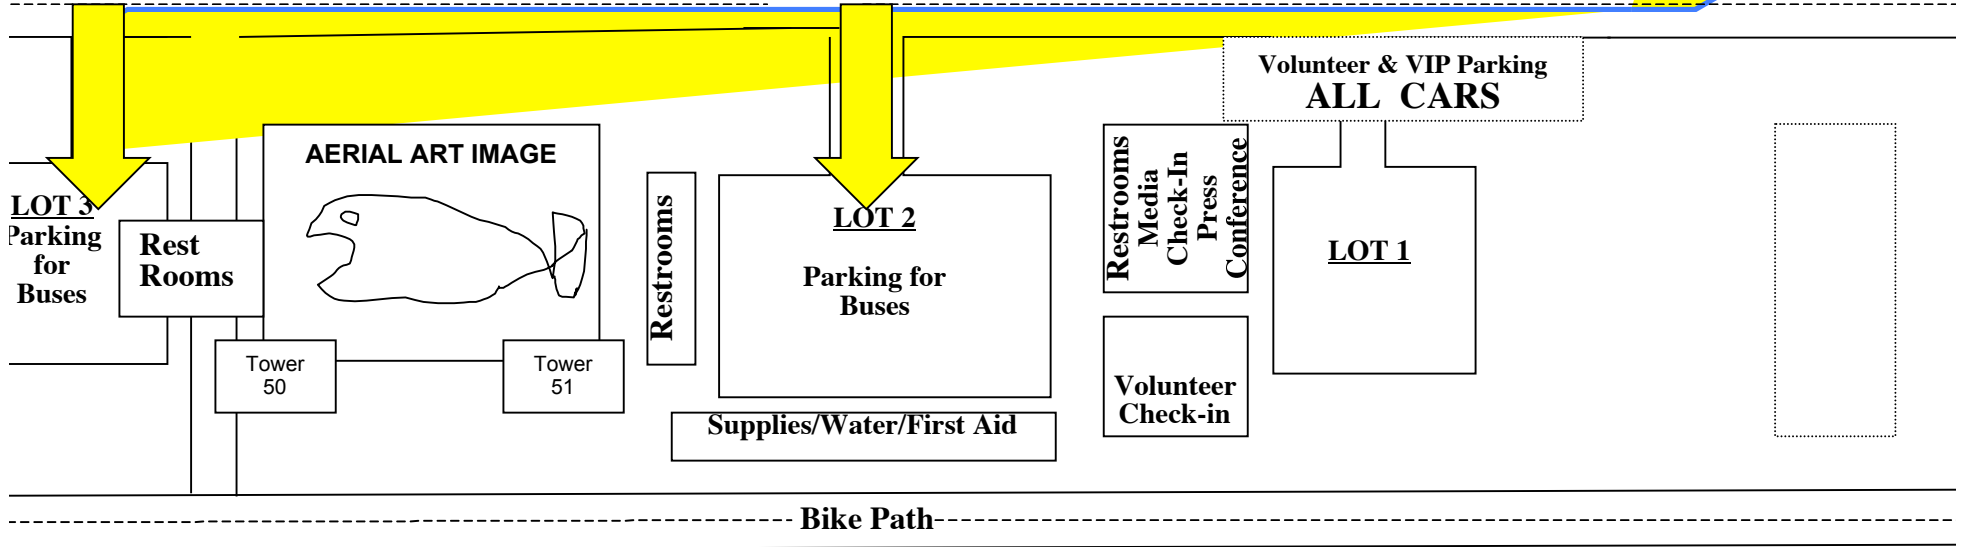

**Parking Lot Location
Dockweiler State Beach**
8255 Vista Del Mar
Playa del Rey, CA 90293

Imperial Hwy

To 105
Freeway

Vista Del Mar Blvd.

110 or 405 to 105 West.
105 West ends and turns into
Imperial Highway. Take Imperial
Hwy until it ends. Proceed straight
across Vista del Mar Blvd. into
Dockweiler State Beach.

Buses Proceed to
2nd & 3rd parking lot
ALL CARS to 1st lot

Parking
Booth

Bike Path

OCEAN