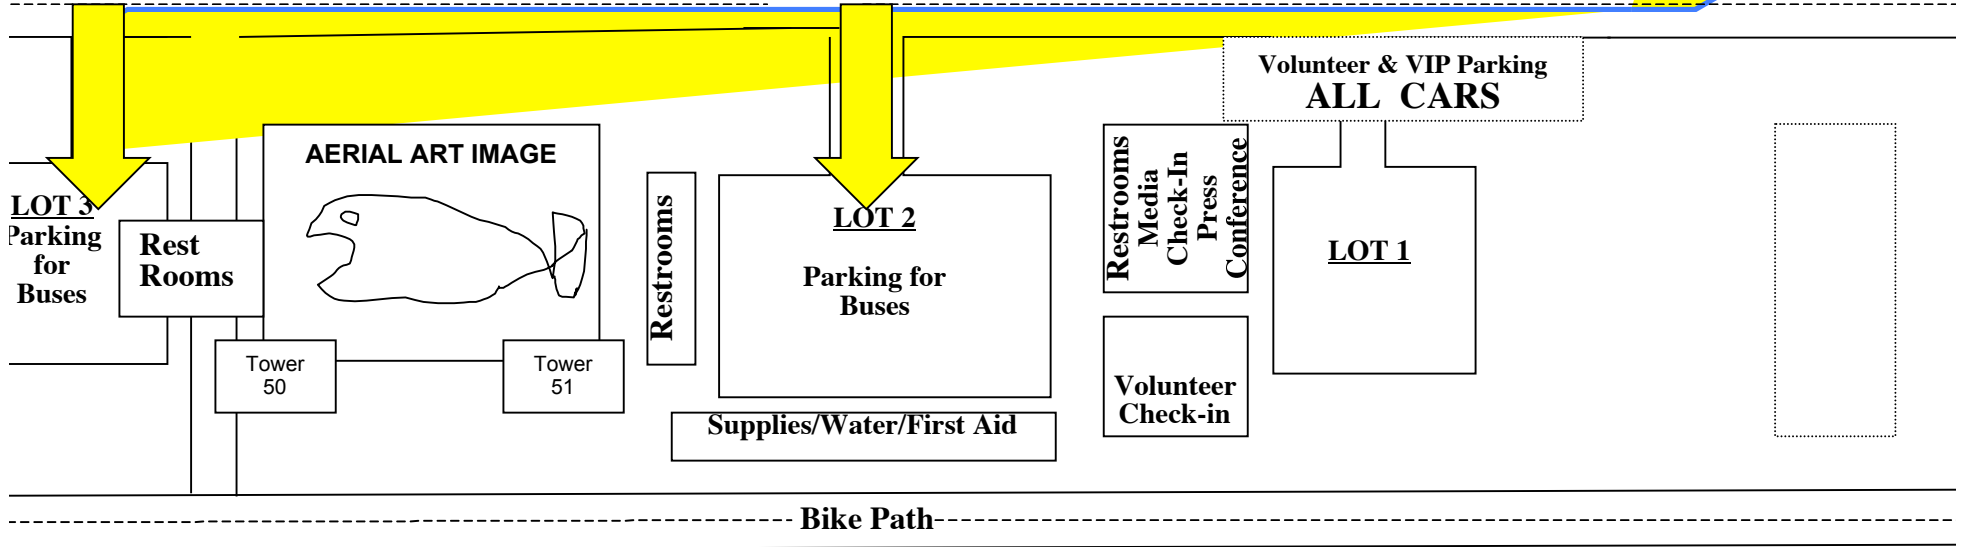

**Parking Lot Location
Dockweiler State Beach
8255 Vista Del Mar
Playa del Rey, CA 90293**

Imperial Hwy

To 105
Freeway

Vista Del Mar Blvd.

110 or 405 to 105 West.
105 West ends and turns into
Imperial Highway. Take Imperial
Hwy until it ends. Proceed straight
across Vista del Mar Blvd. into
Dockweiler State Beach.

Buses Proceed to
2nd & 3rd parking lot
ALL CARS to 1st lot

Parking
Booth

LOT 3
Parking
for
Buses

**Rest
Rooms**

AERIAL ART IMAGE

Tower
50

Tower
51

Restrooms

LOT 2

Parking for
Buses

Supplies/Water/First Aid

**Restrooms
Media
Check-In
Press
Conference**

**Volunteer
Check-in**

**Volunteer & VIP Parking
ALL CARS**

LOT 1

Bike Path